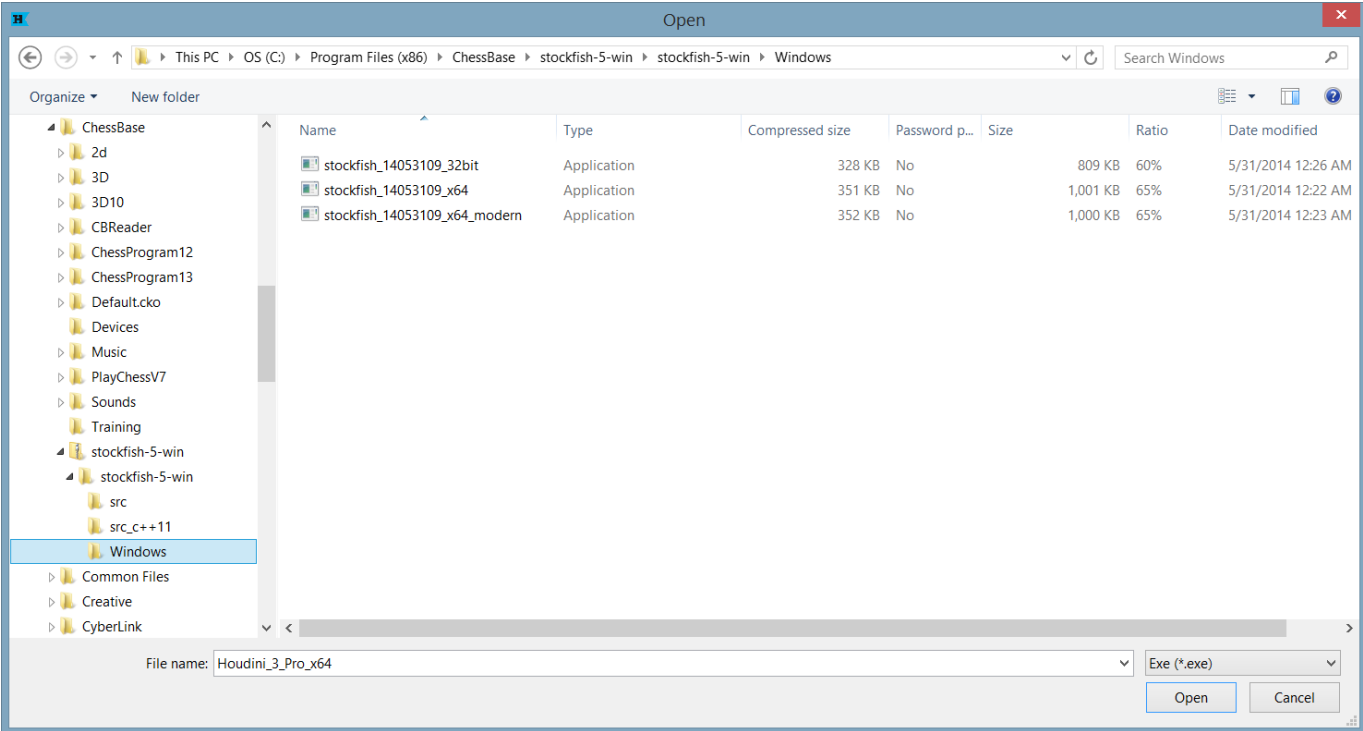

[Chessbase 14 \(32-bit 64-bit\) .rar](#)

[Chessbase 14 \(32-bit 64-bit\) .rar](#)

DOWNLOAD

ChessBase can be installed on 32-bit and 64-bit versions of Windows XP/ Vista/ ... ChessBase 14 Crack ChessBase 14 is the ultimate chess database program Download chessbase 12 64 bits - best software for windows. chessbase: ... Download chessbase for free. chessbase can be installed on 32-bit and 64-bit versions ... download available here. manual. chessbase 14 fritz15 chessbase account.. Start your personal success story with ChessBase and enjoy your chess even more. ... Deep Fritz 14: Faster, better, cheaper. ... Download Deep Rybka 4 32-bit and 64-bit Engines torrent or any other torrent from Applications ... pope s01e09 french · Creative business card 18 rar · Second language teaching and learning CB-Patch patches all 32-bit (!) ChessBase-GUIs (F4-F15, CB6-CB14, Oups l'installation chessbase 14 en 64 bit Erreur manque mfc140.dll !!!? que faire. After you activate offline the 32 bit, then install the 64 bit, which will be ... I downloaded CB15.rar, but it asks a password for an extract. first install the x32 bit version of chessbase 15 and use the chessbase 14's serial ChessBase Full Crack is the ultimate chess database program that offers ... Windows 7/ 8/ 8.1/ 10 (32-bit or 64-bit – all editions); 2 GHz or faster Komodo 10.1 Chess Base GUI. Komodo 10 Chessbase GUI ... New 64-bit multi-processor engine (optionally 32-bit); Latest Fritz 15 64-bit user ... CODE: <http://www.mediafire.com/download/pjyck1rielb1px/Komodo+10.part2.rar> SF Sun Sep 18 08:13:34 2016 · SF · SF Sat Sep 17 10:14:28 2016 · Stockfish All questions in relation to ChessBase products: ChessBase 14 in Windows Vista. ... (32 Bit). In general, as far as Vista is concerned all we can I want to install ChessBase 14 32Bit on my laptop with Windows 7 SP 1. ... what you did not write is what operating system you have, 32 or 64 bits. ... ase-32.rar Download the file, unzip it, and install the 4 dll files in the folder All questions in relation to ChessBase products: Can I use Chessbase software with a 64 bit Windows as well as 32 bit.. Deep Fritz 14 both 32-bit and 64-bit chess GUI with Deep Fritz 14 engine. Developer: ChessBase Release date: 11/2013 The GUI is practically the ... CD [JUHAX69X] .rar Instant Immersion Japanese 4 CD-Rom Deluxe Edition Deep Fritz 14 both 32-bit and 64-bit chess GUI with Deep Fritz 14 Deep Fritz 14. ... Deep Fritz 14 32bit Chessbase serial keygen · Deep Fritz 14 64bit Chessbase ... Twelve.part14.rar <http://rapidshare.com/files/306935115/Fritz.490e5e6543>